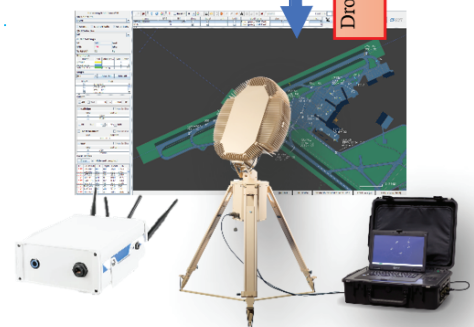

UTM/ATM Integration Solution

UTM Solution is built on ATM processes and principles and provides smooth system and operation adaptation, both on technical and personal side. This approach is bringing fast and easy understanding of UTM to pure ATM word and allows clear view on ATM - UTM system cooperation.

- Smooth and comprehensible system and person adaptation
- Boots integration process
- Cuts integration costs
- Provides service inter-operability beyond

Drone Detection

The solution is designed to enable holistic management of events from detection through Air Defense Systems and CRAM (Counter-Rockets Artillery and Mortars).

- Ingests events from RF, radar and other detection systems
- Orchestrates notification, mitigation and response actions
- Fosters digital transformation through automation and risk mitigation
- Ready for multi-sensor detection: Radio Detection, Radar Detection, Acoustic and Visual Detection