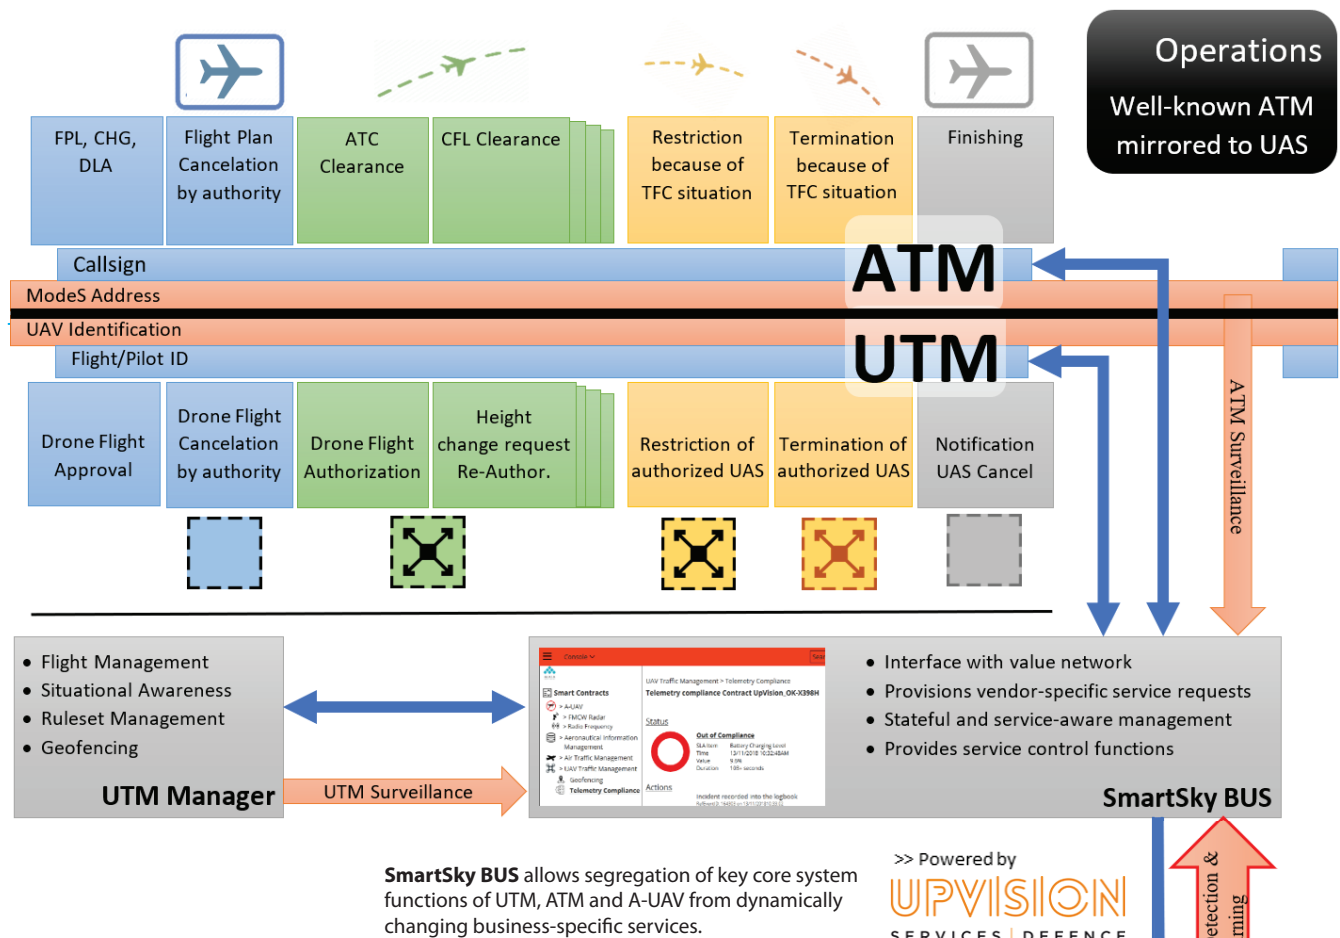

UTM/ATM Integration Solution

UTM Solution is built on ATM processes and principles and provides smooth system and operation adaptation, both on technical and personal side. This approach is bringing fast and easy understanding of UTM to pure ATM word and allows clear view on ATM - UTM system cooperation.

- Smooth and comprehensible system and person adaptation
- Boots integration process
- Cuts integration costs
- Provides service inter-operability beyond

Drone Detection

The solution is designed to enable holistic management of events from detection through Air Defense Systems and CRAM (Counter-Rockets Artillery and Mortars).

- Ingests events from RF, radar and other detection systems
- Orchestrates notification, mitigation and response actions
- Fosters digital transformation through automation and risk mitigation
- Ready for multi-sensor detection: Radio Detection, Radar Detection, Acoustic and Visual Detection

The solution is ready for

AIRMAP UTM Manager **ALS** ATC System **ReGUARD** 3D-radar **Dedrone** A-UAV